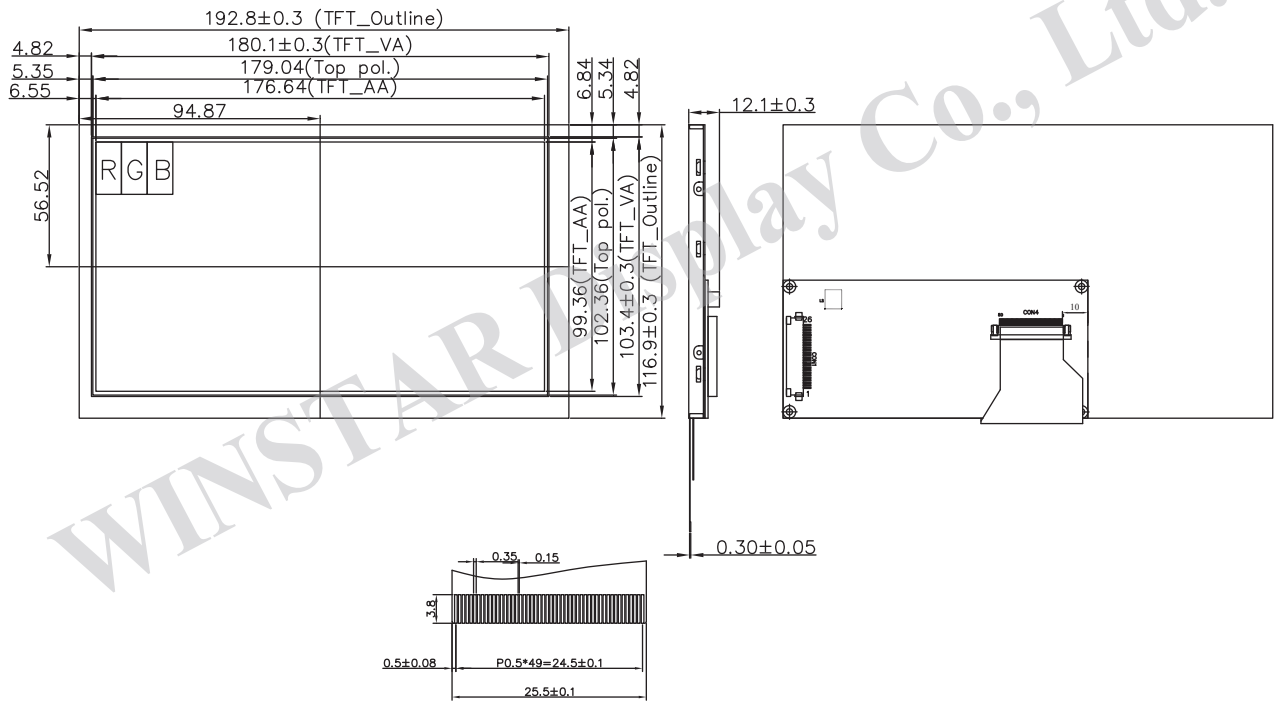

WF80B Graphic 800x480 dots

Dimension drawing

TFT
type