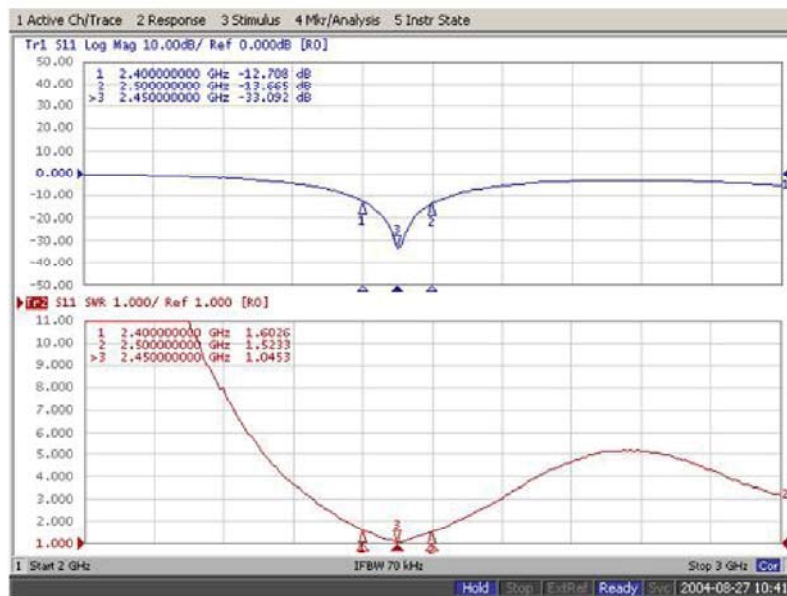

WiFi/Swivel Type, Replacement Antenna

Model No.: MEIWX-282XRSXX-2400

Mechanical Drawing:

Unit : mm
DIM Ref. only

Electrical Specification:

Frequency Range	2.4~2.5GHz
Impedance	50Ω
V.S.W.R.	≤ 2.0
Radiation	Omni-directional
Gain	2 dBi
Polarization	Vertical
HPBW±3dB@E Plane	-
HPBW±3dB@H Plane	360°@2.4~2.5GHz@H Plane

Mechanical Specification:

Connector	SMA Plug (Reverse Polarity)	
Cable	-	
Bushing Type	Swivel 0°, 45°, 90°	
Water Proof	-	
Material	Cover	PU
	Base	PU
Weight(g)	10	

Environmental Specification:

Operating Temp	-20 ~ +65°C
Storage Temp	-30 ~ +70°C

Return loss

V.S.W.R.

WiFi/Swivel Type, Replacement Antenna

Model No.: MEIWX-282XRSXX-2400

PATTERN