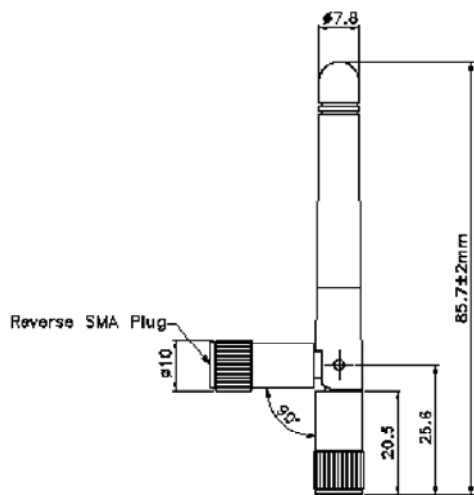

WiFi/Swivel Type, Replacement Antenna

Model No.: MEIWX-282XRSXX-2400

Mechanical Drawing:

Unit : mm
DIM Ref. only

Electrical Specification:

Frequency Range	2.4~2.5GHz
Impedance	50Ω
V.S.W.R.	≤ 2.0
Radiation	Omni-directional
Gain	2 dBi
Polarization	Vertical
HPBW±3dB@E Plane	-
HPBW±3dB@H Plane	360°@2.4~2.5GHz@H Plane

Mechanical Specification:

Connector	SMA Plug (Reverse Polarity)	
Cable	-	
Bushing Type	Swivel 0°, 45°, 90°	
Water Proof	-	
Material	Cover	PU
	Base	PU
Weight(g)	10	

Environmental Specification:

Operating Temp	-20 ~ +65°C
Storage Temp	-30 ~ +70°C