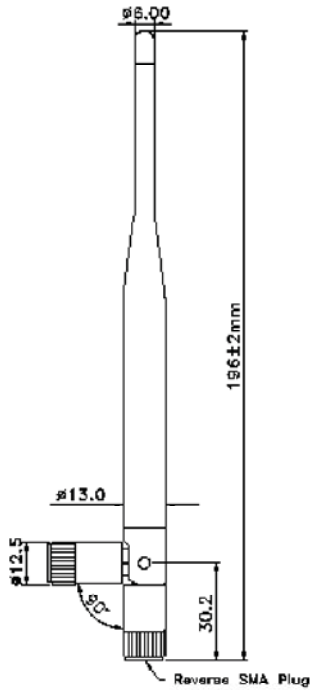

WiFi/Swivel Type, Replacement Antenna

Model No.: MEIWX-1511RSXX-2400

Mechanical Drawing:

Unit : mm
DIM Ref. only

Electrical Specification:

Frequency Range	2.4~2.5GHz
Impedance	50Ω
V.S.W.R.	≤ 2.0
Radiation	Omni-directional
Gain	5 dBi
Polarization	Vertical
HPBW±3dB@E Plane	40°@2.4~2.5GHz@E Plane
HPBW±3dB@H Plane	360°@2.4~2.5GHz@H Plane

Mechanical Specification:

Connector	SMA Plug (Reverse Polarity)
Cable	-
Bushing Type	Swivel 0°, 45°, 90°
Water Proof	-
Material	Cover PU
	Base PU
Weight(g)	32

Environmental Specification:

Operating Temp	-20 ~ +65°C
Storage Temp	-30 ~ +70°C

Return loss

V.S.W.R.

WiFi/Swivel Type, Replacement Antenna

Model No.: MEIWX-1511RSXX-2400

PATTERN