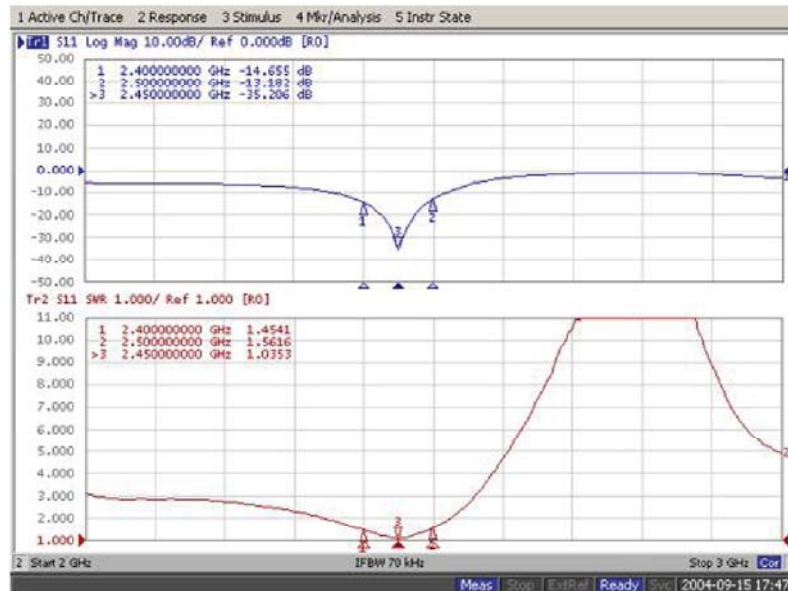

WiFi/Swivel Type, Replacement Antenna

Model No.: MEIWX-1511RSXX-2400

Mechanical Drawing:

Unit : mm
DIM Ref. only

Electrical Specification:

Frequency Range	2.4~2.5GHz
Impedance	50Ω
V.S.W.R.	≤ 2.0
Radiation	Omni-directional
Gain	5 dBi
Polarization	Vertical
HPBW±3dB@E Plane	40°@2.4~2.5GHz@E Plane
HPBW±3dB@H Plane	360°@2.4~2.5GHz@H Plane

Mechanical Specification:

Connector	SMA Plug (Reverse Polarity)
Cable	-
Bushing Type	Swivel 0°, 45°, 90°
Water Proof	-
Material	Cover PU
	Base PU
Weight(g)	32

Environmental Specification:

Operating Temp	-20 ~ +65°C
Storage Temp	-30 ~ +70°C

Return loss

V.S.W.R.

WiFi/Swivel Type, Replacement Antenna

Model No.: MEIWX-1511RSXX-2400

PATTERN