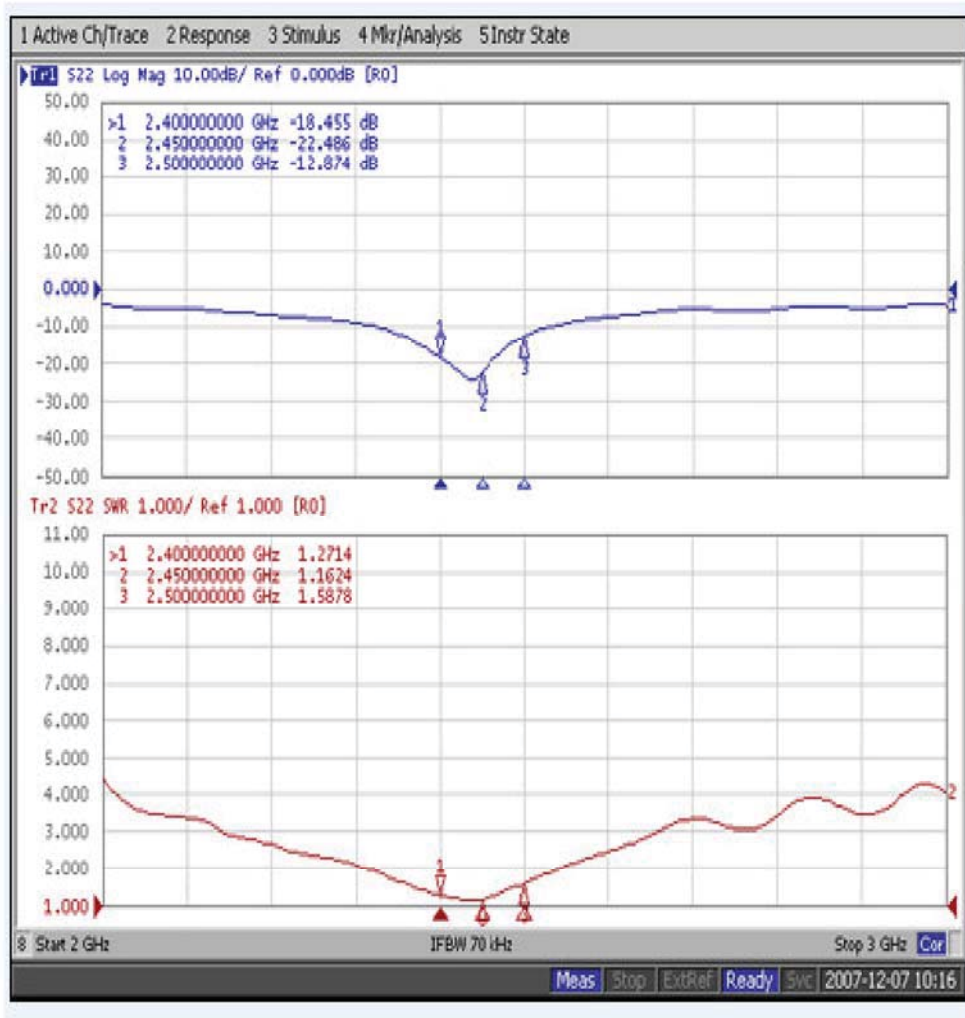

Model. MEIHX-341XSAXX-2400

Test Report

Return loss/V.S.W.R

Return loss

V.S.W.R.

Model. MEIHX-341XSAXX-2400

Test Report

Pattern